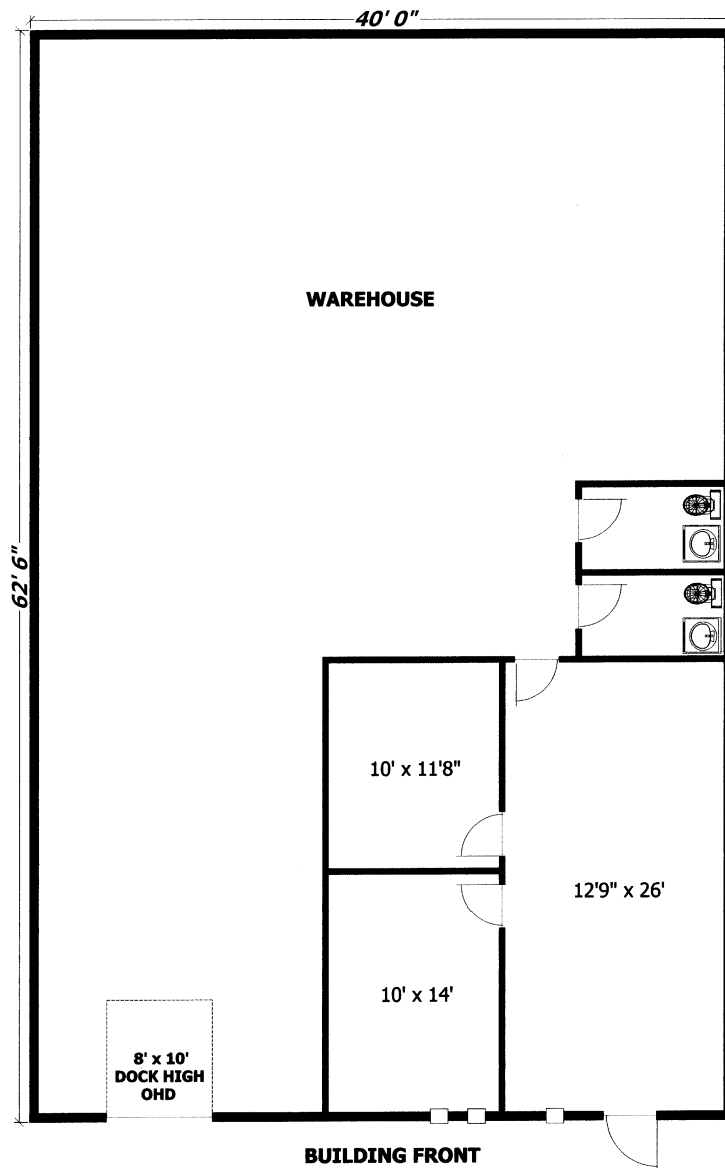

Space Plan

Minuet Commercial Park

2,500 SF Total
575 SF Office
1,925 SF Warehouse

627-H Minuet Lane

1st – 3rd Year $1,250 / MO
Est. TI-CAM $190 / MO
Total $1,440 / MO

627H-Minuet-2007-01

For more information contact
Ford Realty Company, Inc. 704-332-1000