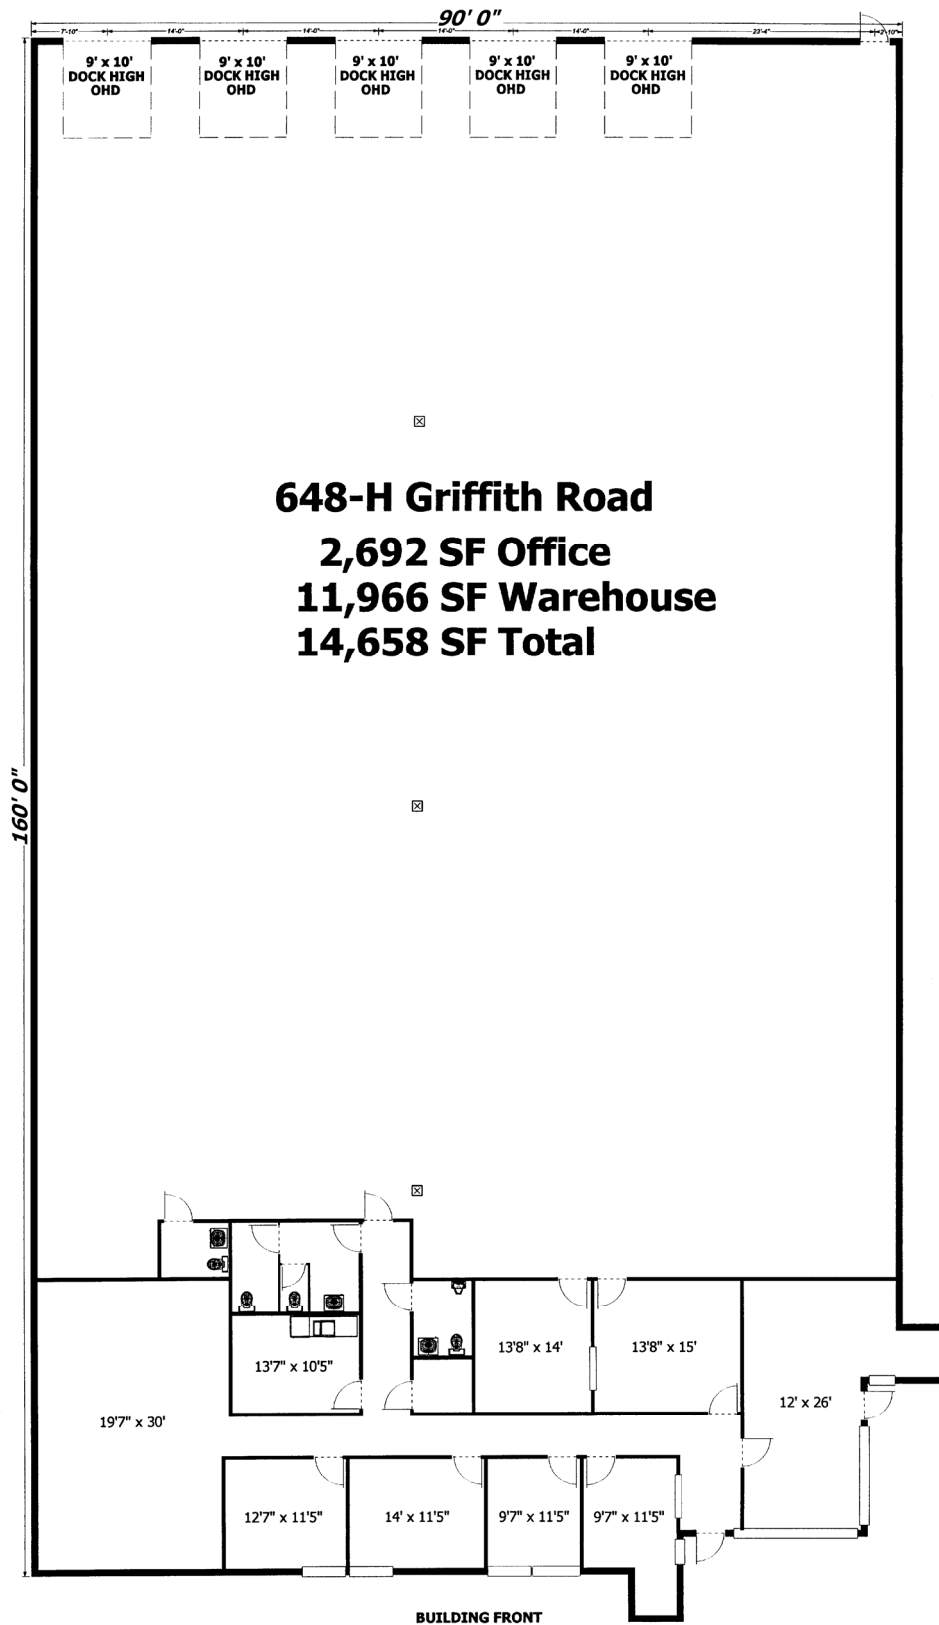

FORDHAM PARK

648H-Fordham-2006-11

For more information, contact Jim Emmanuel

Ford Realty Company, Inc. • 628 Griffith Road • Charlotte, North Carolina 28217 • 704/332-1000 • FAX 704/332-5103